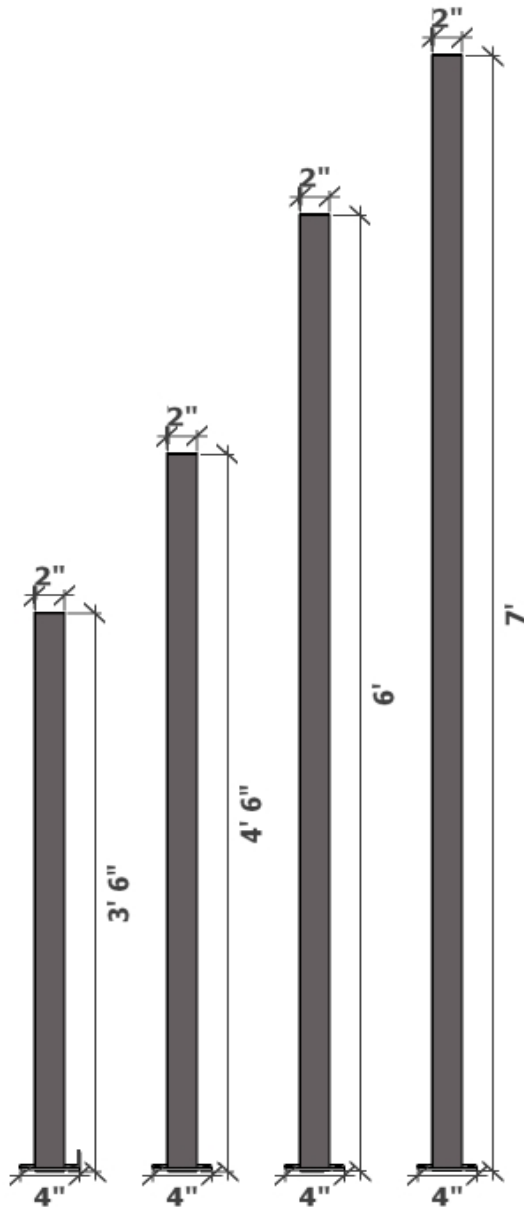

YUKON RESIDENTIAL FENCE POST WITH MOUNTING PLATE

FINISH : PRE-GALVANIZED+POWDER COATED BLACK
 DETAILS : 4" X 4" MOUNTING PLATE HAS FOUR 1/4" HOLES FOR MOUNTING TO A FLAT SURFACE

LENGTH	GAUGE	WEIGHT	ITEM#
42"	16	7.28 LBS	22PWP42BGV
54"	16	8.55 LBS	22PWP54BGV
6'	16	10.47 LBS	22PWP6BGV
7'	14	19.47 LBS	22PWP7BGV

Proudly Distributed By:

Drawn By: Sharp, W	Description: Yukon Residential Fence Post with Mounting Plate		
Checked By: Wingo, C			
Date: September 23, 2011			
Customer: Kodiak Iron	DWG. No: 1 of 1	SERIES: Yukon	
APPLICATION: Residential			