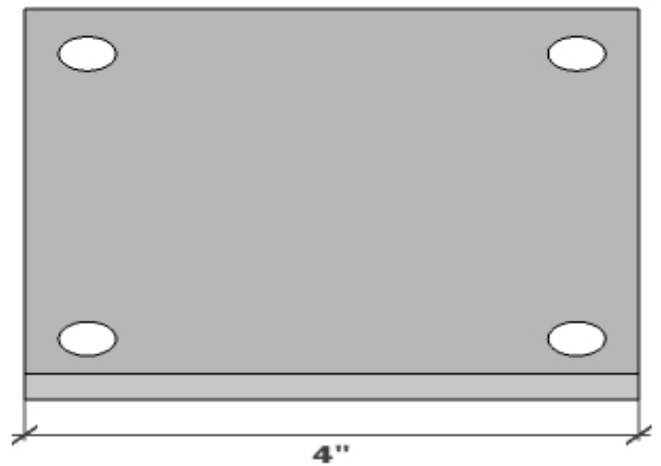

YUKON RESIDENTIAL FENCE POST WITH MOUNTING PLATE

FINISH : PRE-GALVANIZED+POWDER COATED BLACK
 DETAILS : 4" X 4" MOUNTING PLATE HAS FOUR 1/4" HOLES FOR MOUNTING TO A FLAT SURFACE

LENGTH	GAUGE	WEIGHT	ITEM#
42"	16	7.28 LBS	22PWP42BGV
54"	16	8.55 LBS	22PWP54BGV
6'	16	10.47 LBS	22PWP6BGV
7'	14	19.47 LBS	22PWP7BGV

Proudly Distributed By:

Drawn By: Sharp, W	Description: Yukon Residential Fence Post with Mounting Plate		
Checked By: Wingo, C			
Date: September 23, 2011			
Customer: Kodiak Iron	DWG. No: 1 of 1	SERIES: Yukon	
APPLICATION: Residential			