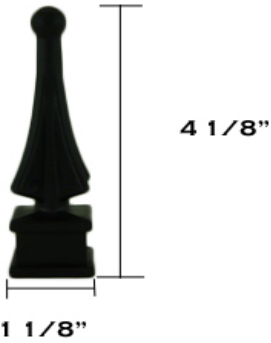

KODIAK FINIALS

FINISH : COLORFAST PLASTIC BLACK

DETAILS : PLASTIC FINIALS CONSTRUCTED OF DURABLE HIGH IMPACT PLASTIC FITS OVER THE STATED TUBING

NAME	SIZE	WEIGHT	ITEM #
QUAD FLARE	1/2"	0.060	KIPQF050B
QUAD FLARE	5/8"	0.060	KIPQF062B
QUAD FLARE	3/4"	0.060	KIPQF075B

NAME	SIZE	WEIGHT	ITEM #
TRIAD POINT	1/2"	0.060	KIPTP050B
TRIAD POINT	5/8"	0.060	KIPTP062B
TRIAD POINT	3/4"	0.060	KIPTP075B

NAME	SIZE	WEIGHT	ITEM #
FLEUR DE LIS	1/2"	0.089	KIPFD050B
FLEUR DE LIS	5/8"	0.089	KIPFD062B
FLEUR DE LIS	3/4"	0.089	KIPFD075B

NAME	SIZE	WEIGHT	ITEM #
SPANISH SPEAR	1/2"	0.088	KIPSS050B
SPANISH SPEAR	5/8"	0.088	KIPSS062B
SPANISH SPEAR	3/4"	0.088	KIPSS075B

Proudly Distributed By:

Drawn By: Sharp, W	Description: Kodiak Finials	
Checked By: Wingo, C		
Date: September 23, 2011		
Customer: Kodiak Iron	DWG. No: 1 of 1 SERIES: Kodiak	
	APPLICATION: Finials	