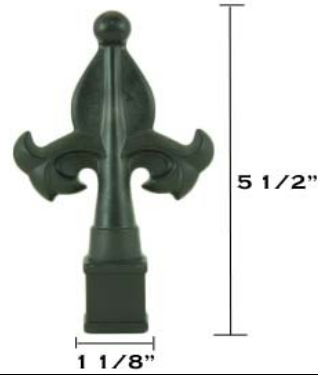

KODIAK FINIALS

FINISH : COLORFAST PLASTIC BLACK

DETAILS : PLASTIC FINIALS CONSTRUCTED OF DURABLE HIGH IMPACT PLASTIC FITS OVER THE STATED TUBING

NAME	SIZE	WEIGHT	ITEM #
QUAD FLARE	1/2"	0.060	KIPQF050B
QUAD FLARE	5/8"	0.060	KIPQF062B
QUAD FLARE	3/4"	0.060	KIPQF075B

NAME	SIZE	WEIGHT	ITEM #
TRIAD POINT	1/2"	0.060	KIPTP050B
TRIAD POINT	5/8"	0.060	KIPTP062B
TRIAD POINT	3/4"	0.060	KIPTP075B

NAME	SIZE	WEIGHT	ITEM #
FLEUR DE LIS	1/2"	0.089	KIPFD050B
FLEUR DE LIS	5/8"	0.089	KIPFD062B
FLEUR DE LIS	3/4"	0.089	KIPFD075B

NAME	SIZE	WEIGHT	ITEM #
SPANISH SPEAR	1/2"	0.088	KIPSS050B
SPANISH SPEAR	5/8"	0.088	KIPSS062B
SPANISH SPEAR	3/4"	0.088	KIPSS075B

Proudly Distributed By:

Drawn By: Sharp, W	Description: Kodiak Finials	
Checked By: Wingo, C		
Date: September 23, 2011		
Customer: Kodiak Iron	DWG. No: 1 of 1 SERIES: Kodiak	
	APPLICATION: Finials	