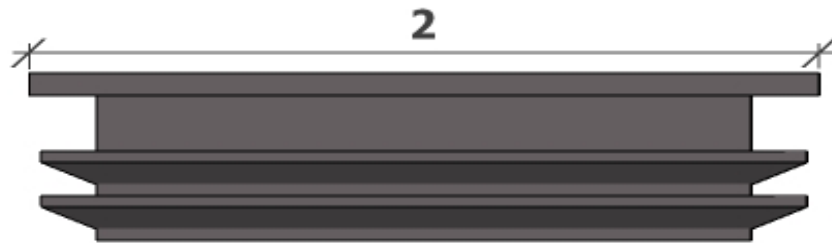

KODIAK RESIDENTIAL PLASTIC FLAT PLUG INSERTS

FINISH : RIBBED PLASTIC FOR 11-16 GAUGE STEEL

DETAILS : DECORATIVE STEEL CAPS, PLUG & INSERTS FOR POSTS AND RAILS

GAUGE	SIZE	WEIGHT	ITEM #
11-16	1 1/2"	0.018 LBS	KIPI150B
11-16	2"	0.04 LBS	KIPI200B
11-14	3"	0.052 LBS	KIPI300B
11-14	4"	0.095 LBS	KIPI400B

Proudly Distributed By:

Drawn By: Sharp, W	Description: Kodiak Residential Plastic Flat Plug Inserts		
Checked By: Wingo, C			
Date: September 23, 2011			
Customer: Kodiak Iron	DWG. No: 1 of 1	SERIES: Kodiak	
	APPLICATION: Residential		