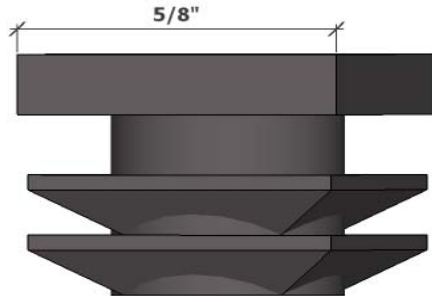

KODIAK RESIDENTIAL PLASTIC FLAT PLUG INSERTS

FINISH : RIBBED PLASTIC FOR 14-18 GAUGE STEEL

DETAILS : DECORATIVE STEEL CAPS, PLUG & INSERTS FOR POSTS AND RAILS

GAUGE	SIZE	WEIGHT	ITEM #
14-18	1/2"	0.012 LBS	KIPI050B
14-18	5/8"	0.014 LBS	KIPI062B
14-18	3/4"	0.016 LBS	KIPI075B
14-18	1"	0.017 LBS	KIPI100B
14-18	1 1/4"	0.018 LBS	KIPI125B

Proudly Distributed By:

Drawn By: Sharp, W	Description:		
Checked By: Wingo, C	Kodiak Residential Plastic Flat Plug Inserts		
Date: September 23, 2011			
Customer: Kodiak Iron	DWG. No: 1 of 1	SERIES: Kodiak	
APPLICATION: Residential			