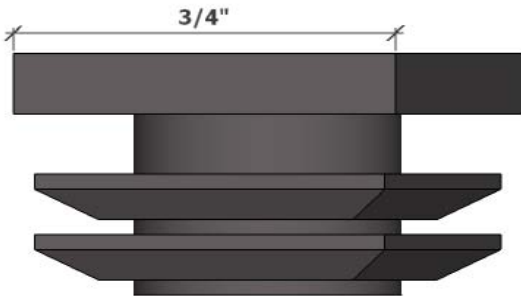

KODIAK RESIDENTIAL PLASTIC FLAT PLUG INSERTS

FINISH : RIBBED PLASTIC FOR 14-18 GAUGE STEEL

DETAILS : DECORATIVE STEEL CAPS, PLUG & INSERTS FOR POSTS AND RAILS

GAUGE	SIZE	WEIGHT	ITEM #
14-18	1/2"	0.012 LBS	KIPI050B
14-18	5/8"	0.014 LBS	KIPI062B
14-18	3/4"	0.016 LBS	KIPI075B
14-18	1"	0.017 LBS	KIPI100B
14-18	1 1/4"	0.018 LBS	KIPI125B

Proudly Distributed By:

Drawn By: Sharp, W	Description:		
Checked By: Wingo, C	Kodiak Residential Plastic Flat Plug Inserts		
Date: September 23, 2011			
Customer: Kodiak Iron	DWG. No: 1 of 1	SERIES: Kodiak	
APPLICATION: Residential			