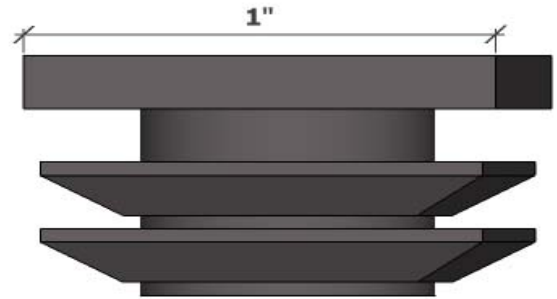

KODIAK RESIDENTIAL PLASTIC FLAT PLUG INSERTS

FINISH : RIBBED PLASTIC FOR 14-18 GAUGE STEEL

DETAILS : DECORATIVE STEEL CAPS, PLUG & INSERTS FOR POSTS AND RAILS

GAUGE	SIZE	WEIGHT	ITEM #
14-18	1/2"	0.012 LBS	KIPI050B
14-18	5/8"	0.014 LBS	KIPI062B
14-18	3/4"	0.016 LBS	KIPI075B
14-18	1"	0.017 LBS	KIPI100B
14-18	1 1/4"	0.018 LBS	KIPI125B

Proudly Distributed By:

Drawn By: Sharp, W	Description:		
Checked By: Wingo, C	Kodiak Residential Plastic Flat Plug Inserts		
Date: September 23, 2011			
Customer: Kodiak Iron	DWG. No: 1 of 1	SERIES: Kodiak	
APPLICATION: Residential			