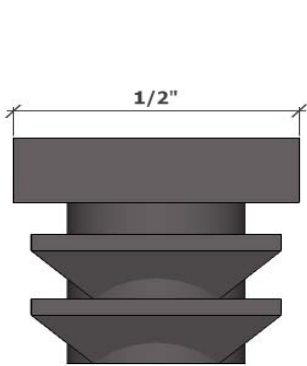

KODIAK RESIDENTIAL PLASTIC FLAT PLUG INSERTS

FINISH : RIBBED PLASTIC FOR 14-18 GAUGE STEEL

DETAILS : DECORATIVE STEEL CAPS, PLUG & INSERTS FOR POSTS AND RAILS

GAUGE	SIZE	WEIGHT	ITEM #
14-18	1/2"	0.012 LBS	KIPI050B
14-18	5/8"	0.014 LBS	KIPI062B
14-18	3/4"	0.016 LBS	KIPI075B
14-18	1"	0.017 LBS	KIPI100B
14-18	1 1/4"	0.018 LBS	KIPI125B

Proudly Distributed By:

Drawn By: Sharp, W	Description:		
Checked By: Wingo, C	Kodiak Residential Plastic Flat Plug Inserts		
Date: September 23, 2011			
Customer: Kodiak Iron	DWG. No: 1 of 1	SERIES: Kodiak	
APPLICATION: Residential			