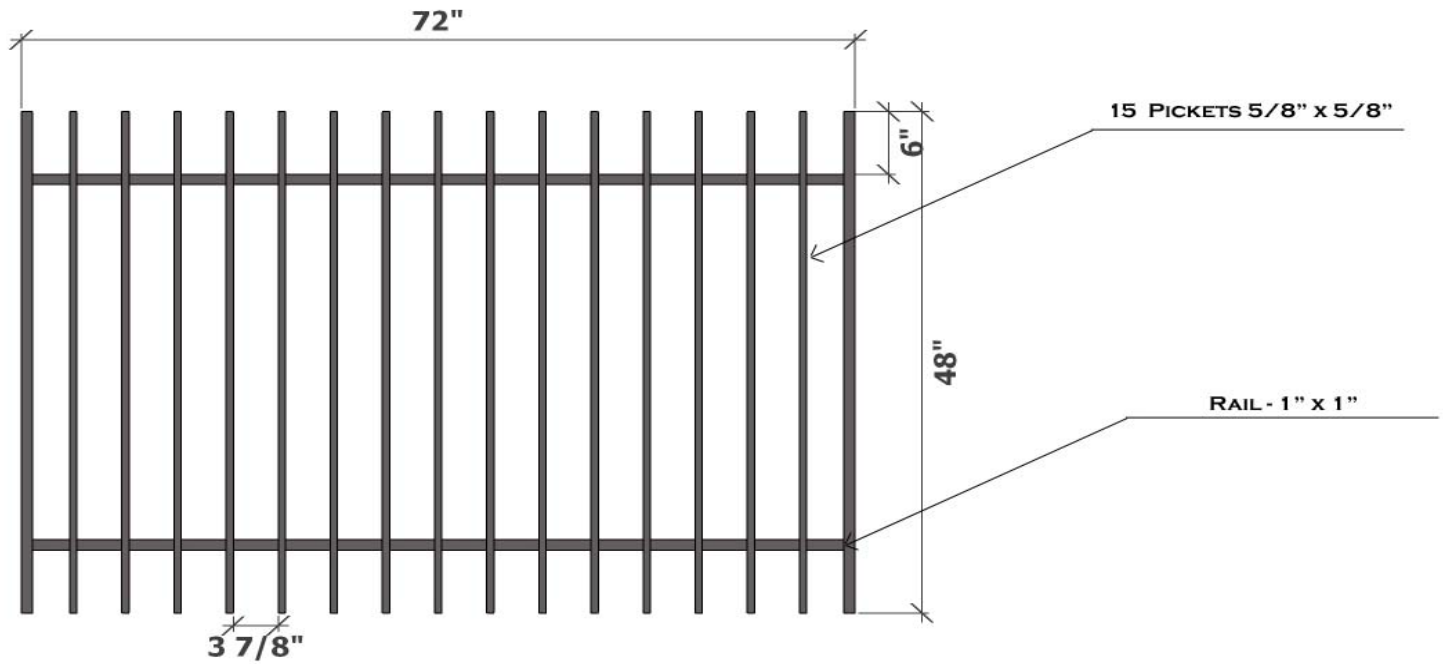

REGAL RESIDENTIAL GALVANIZED IRON GATES

HEIGHT : 48"  
 WIDTH : 72"  
 WEIGHT : 38.11 LBS  
 FINISH : PRE-GALVANIZED+POWDER COATED BLACK  
 ITEM# : KIREG48R72  
 DETAILS : 5/8" X 5/8" SQ PICKETS, 1" X 1" SQ RAIL, 3 7/8" SPACING BETWEEN PICKETS

*Proudly Distributed By:*

Drawn By: Sharp, W	Description: Regal Residential Galvanized Iron Gates	
Checked By: Wingo, C		
Date: September 23, 2011		
Customer: Kodiak Iron	DWG. No: 1 of 1	SERIES: Regal
	APPLICATION: Residential	