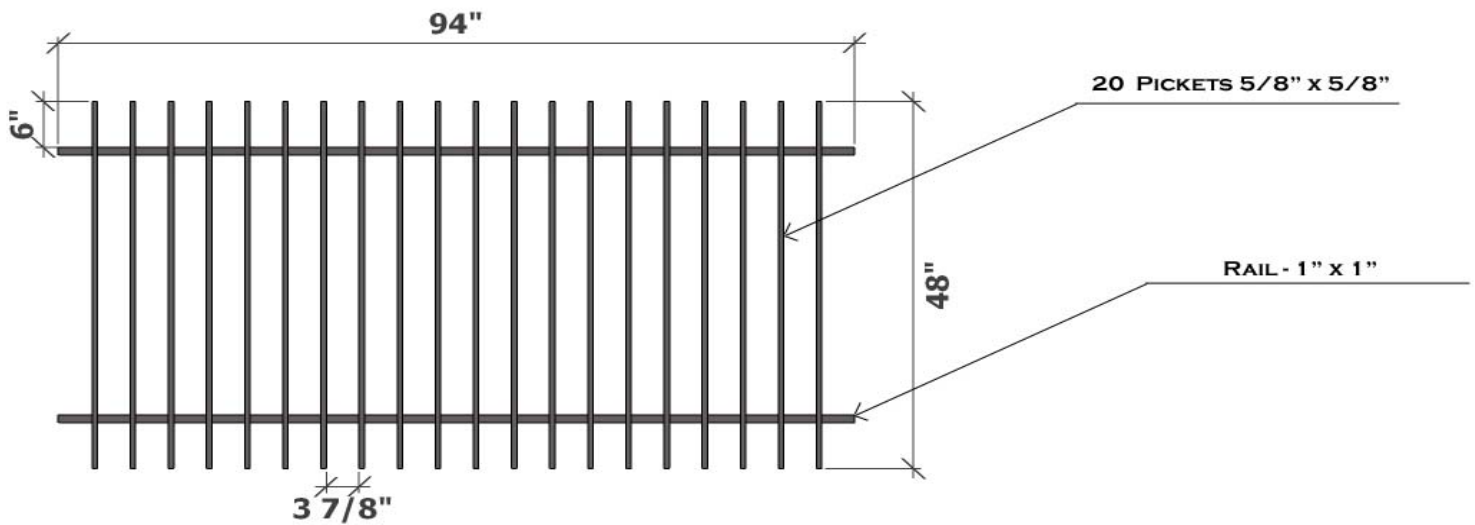

REGAL RESIDENTIAL GALVANIZED IRON FENCE PANEL

HEIGHT : 48"
 WIDTH : 94"
 WEIGHT : 41.19 LBS
 FINISH : PRE-GALVANIZED+POWDER COATED BLACK
 ITEM# : KIREG48R8
 DETAILS : 5/8" X 5/8" SQ PICKETS, 1" X 1" SQ RAIL, 3 7/8" SPACING BETWEEN PICKETS

Proudly Distributed By:

Drawn By: Sharp, W	Description: Regal Residential Galvanized Iron Fence Panel	
Checked By: Wingo, C		
Date: September 23, 2011		
Customer: Kodiak Iron	DWG. No: 1 of 1	SERIES: Regal
	APPLICATION: Residential	