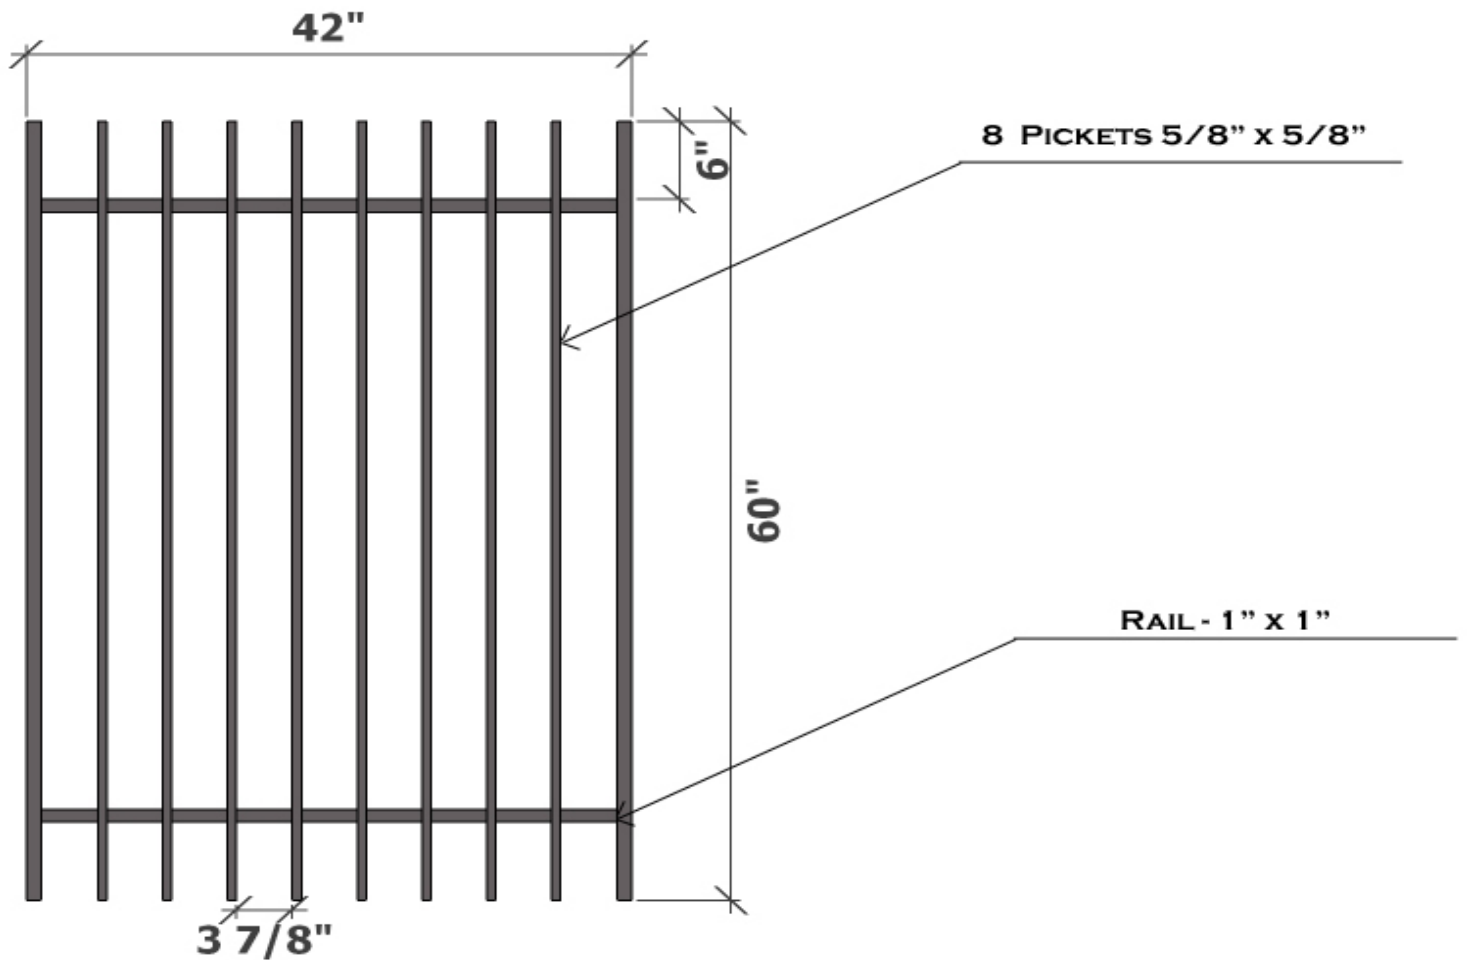

REGAL RESIDENTIAL GALVANIZED IRON GATES

HEIGHT : 60"  
 WIDTH : 42"  
 WEIGHT : 28.41 LBS  
 FINISH : PRE-GALVANIZED+POWDER COATED BLACK  
 ITEM# : KIREG60R42  
 DETAILS : 5/8" X 5/8" SQ PICKETS, 1" X 1" SQ RAIL, 3 7/8" SPACING BETWEEN PICKETS

*Proudly Distributed By:*

Drawn By: Sharp, W	Description: Regal Residential Galvanized Iron Gates	
Checked By: Wingo, C		
Date: September 23, 2011		
Customer: Kodiak Iron	DWG. No: 1 of 1	SERIES: Regal
	APPLICATION: Residential	