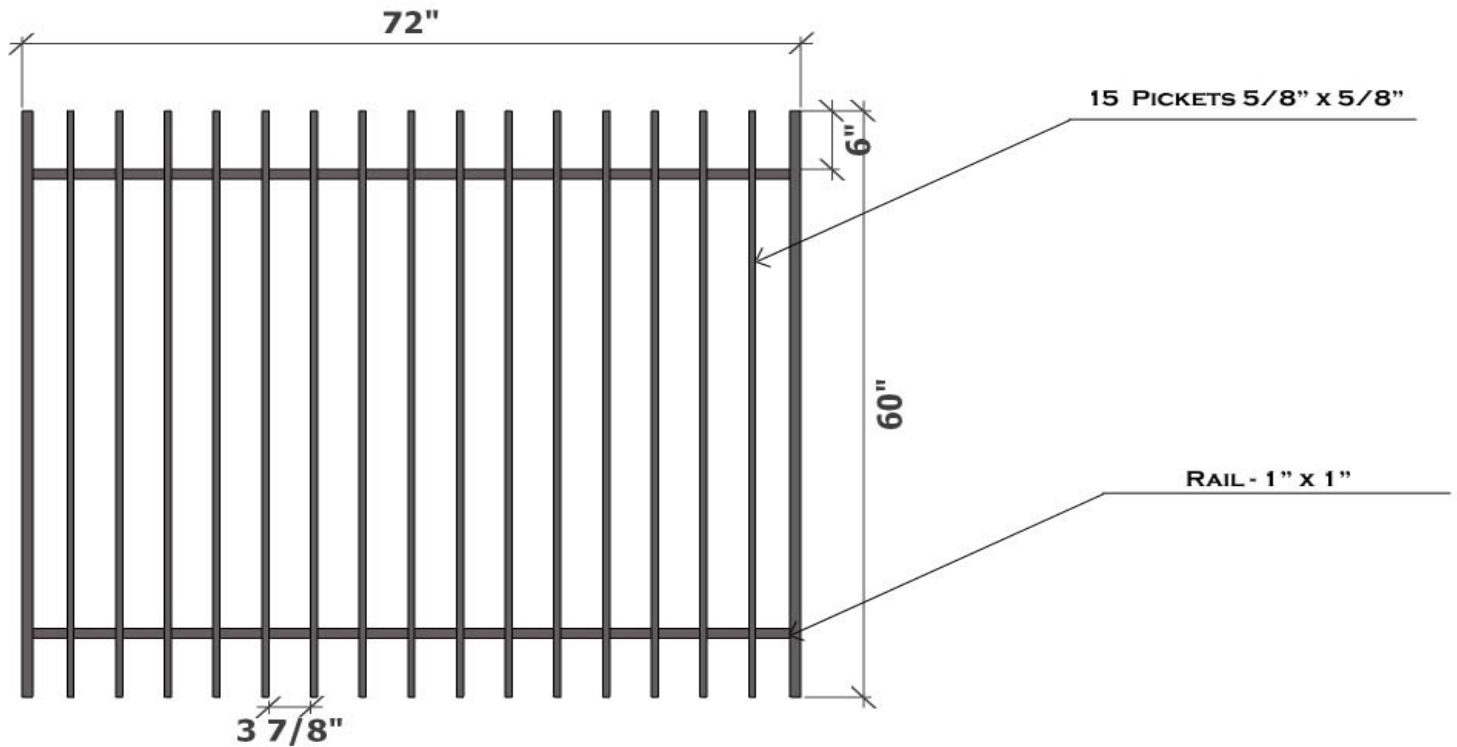

REGAL RESIDENTIAL GALVANIZED IRON GATES

HEIGHT : 60"  
 WIDTH : 72"  
 WEIGHT : 45.37 LBS  
 FINISH : PRE-GALVANIZED+POWDER COATED BLACK  
 ITEM# : KIREG60R72  
 DETAILS : 5/8" X 5/8" SQ PICKETS, 1" X 1" SQ RAIL, 3 7/8" SPACING BETWEEN PICKETS

*Proudly Distributed By:*

Drawn By: Sharp, W	Description: Regal Residential Galvanized Iron Gates	
Checked By: Wingo, C		
Date: September 23, 2011		
Customer: Kodiak Iron	DWG. No: 1 of 1	SERIES: Regal
	APPLICATION: Residential	