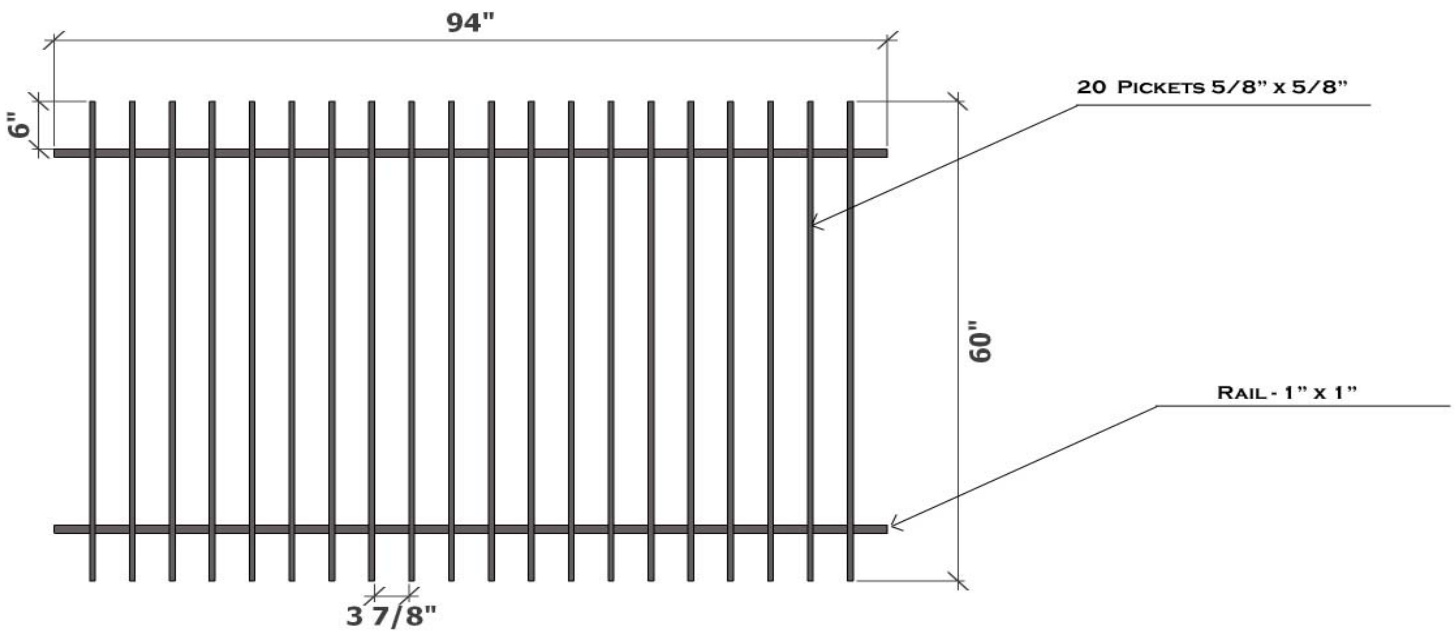

REGAL RESIDENTIAL GALVANIZED IRON FENCE PANEL

HEIGHT : 60"
 WIDTH : 94"
 WEIGHT : 48.68 LBS
 FINISH : PRE-GALVANIZED+POWDER COATED BLACK
 ITEM# : KIREG60R8
 DETAILS : 5/8" X 5/8" SQ PICKETS, 1" X 1" SQ RAIL, 3 7/8" SPACING
 BETWEEN PICKETS

Proudly Distributed By:

Drawn By: Sharp, W	Description: Regal Residential Galvanized Iron Fence Panel	
Checked By: Wingo, C		
Date: September 23, 2011		
Customer: Kodiak Iron	DWG. No: 1 of 1	SERIES: Regal
	APPLICATION: Residential	