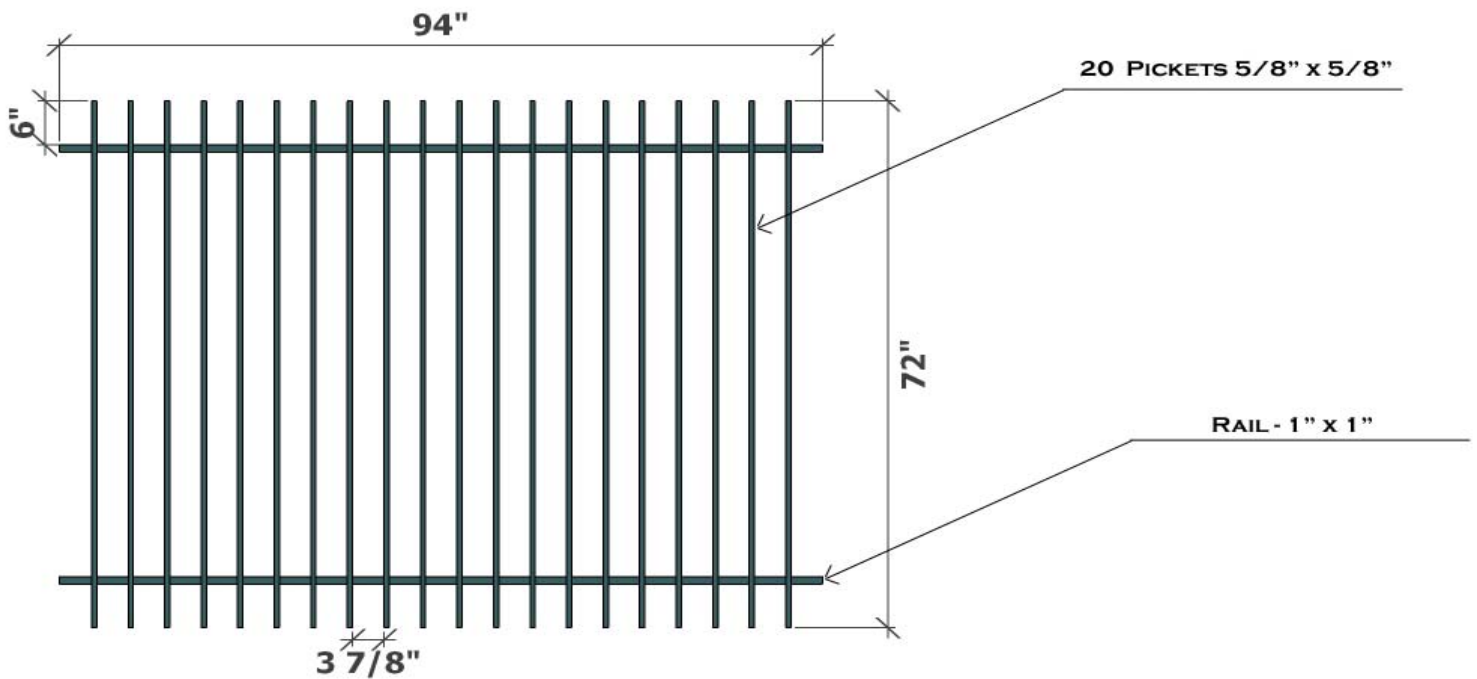

REGAL RESIDENTIAL GALVANIZED IRON FENCE PANEL

HEIGHT : 72"
 WIDTH : 94"
 WEIGHT : 56.39 LBS
 FINISH : PRE-GALVANIZED+POWDER COATED BLACK
 ITEM# : KIREG72R8
 DETAILS : 5/8" X 5/8" SQ PICKETS, 1" X 1" SQ RAIL, 3 7/8" SPACING BETWEEN PICKETS

Proudly Distributed By:

| | | |
|--------------------------|---|---------------|
| Drawn By: Sharp, W | Description: Regal Residential Galvanized Iron Fence Panel | |
| Checked By: Wingo, C | | |
| Date: September 23, 2011 | | |
| Customer: Kodiak Iron | DWG. No: 1 of 1 | SERIES: Regal |
| | APPLICATION: Residential | |