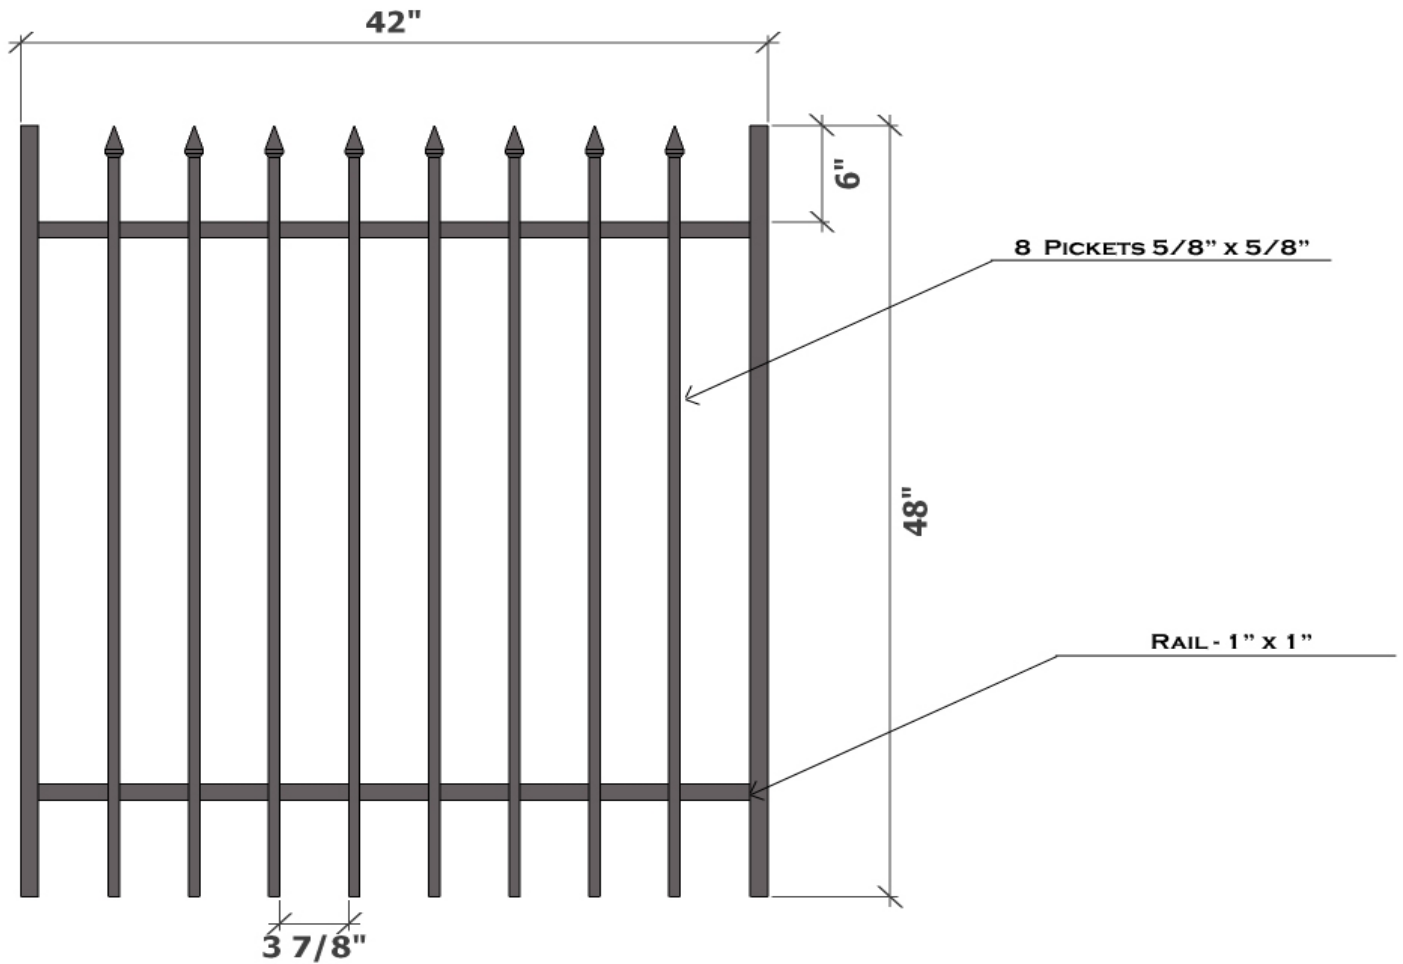

SUMMIT RESIDENTIAL GALVANIZED IRON GATES

HEIGHT : 48"
 WIDTH : 42"
 WEIGHT : 23.57 LBS
 FINISH : PRE-GALVANIZED+POWDER COATED BLACK
 ITEM# : KISUM48R42
 DETAILS : 5/8" X 5/8" SQ PICKETS, 1" X 1" SQ RAIL, 3 7/8" SPACING
 BETWEEN PICKETS

Proudly Distributed By:

Drawn By: Sharp, W	Description:		
Checked By: Wingo, C	Summit Residential Galvanized Iron Gates		
Date: September 23, 2011			
Customer: Kodiak Iron	DWG. No: 1 of 1	SERIES: Summit	
APPLICATION: Residential			