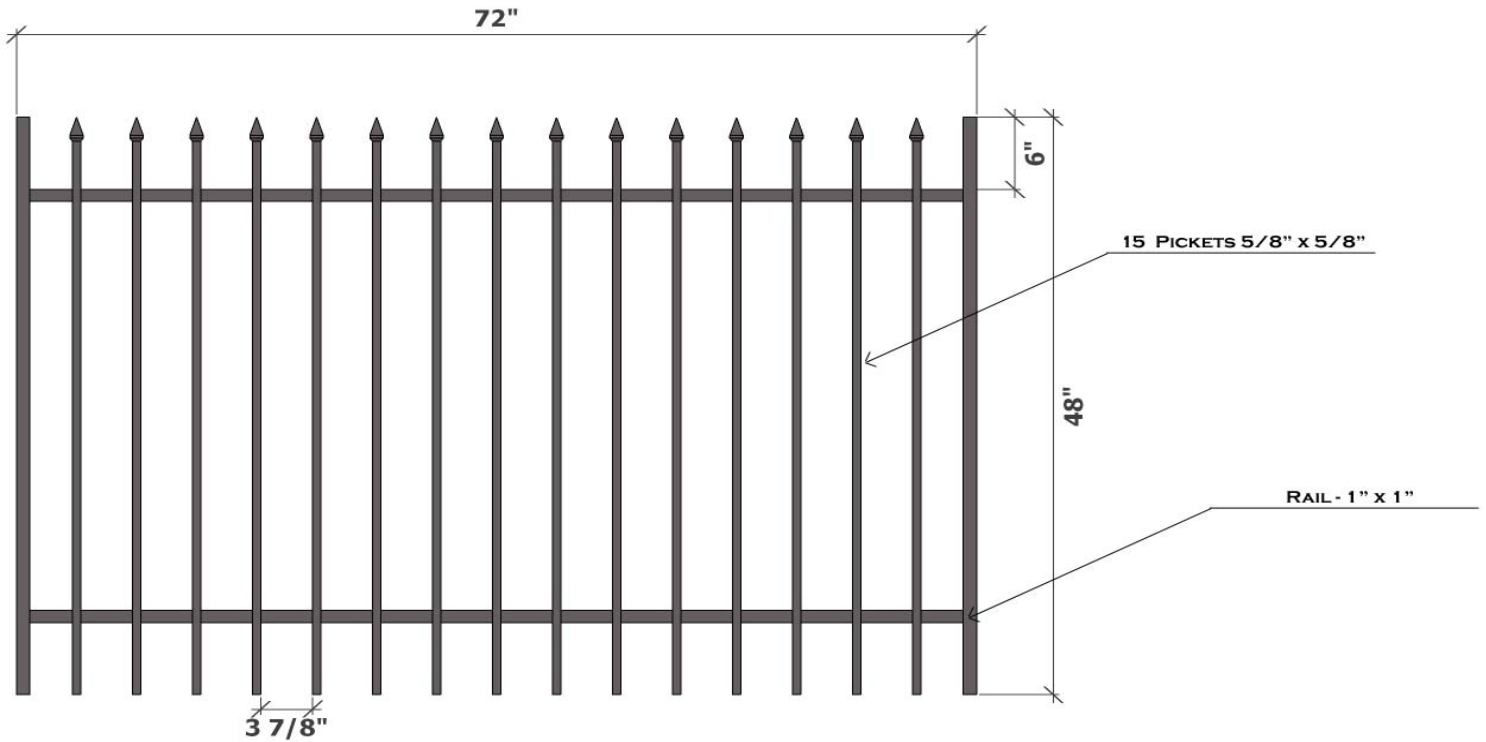

SUMMIT RESIDENTIAL GALVANIZED IRON GATES

HEIGHT : 48"
 WIDTH : 72"
 WEIGHT : 38.11 LBS
 FINISH : PRE-GALVANIZED+POWDER COATED BLACK
 ITEM# : KISUM48R72
 DETAILS : 5/8" X 5/8" SQ PICKETS, 1" X 1" SQ RAIL, 3 7/8" SPACING
 BETWEEN PICKETS

Proudly Distributed By:

Drawn By: Sharp, W	Description:	
Checked By: Wingo, C	Summit Residential Galvanized Iron Gates	
Date: September 23, 2011		
Customer: Kodiak Iron	DWG. No: 1 of 1	
	APPLICATION: Residential	