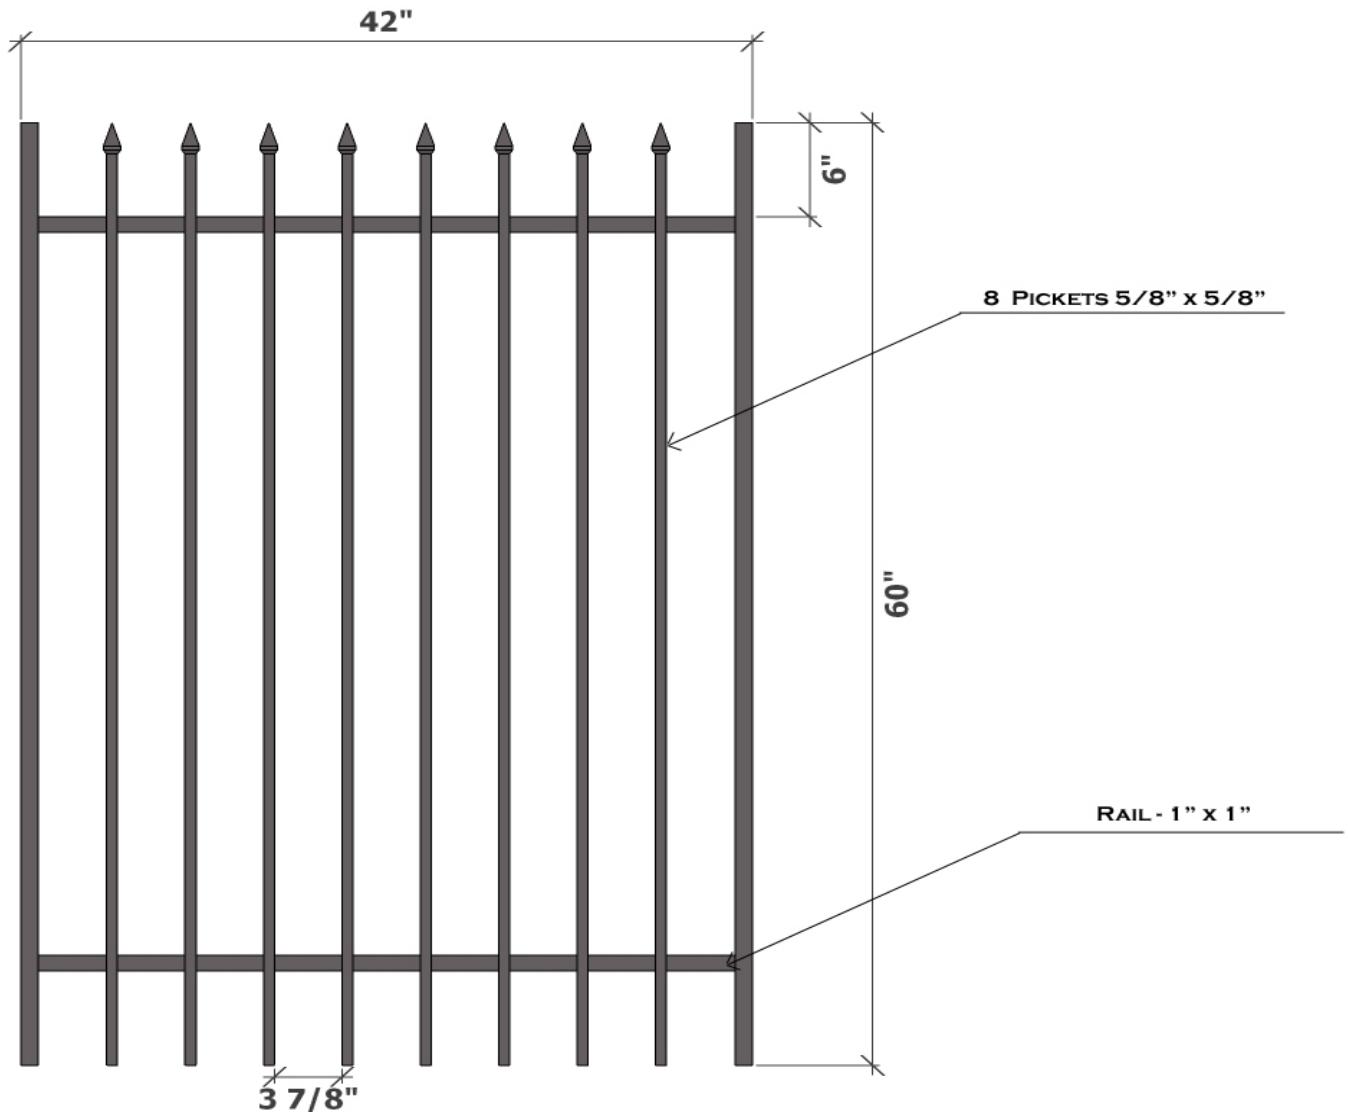

SUMMIT RESIDENTIAL GALVANIZED IRON GATES

HEIGHT : 60"
 WIDTH : 42"
 WEIGHT : 28.41 LBS
 FINISH : PRE-GALVANIZED+POWDER COATED BLACK
 ITEM# : KISUM60R42
 DETAILS : 5/8" X 5/8" SQ PICKETS, 1" X 1" SQ RAIL, 3 7/8" SPACING
 BETWEEN PICKETS

Proudly Distributed By:

Drawn By: Sharp, W	Description: Summit Residential Galvanized Iron Gates		
Checked By: Wingo, C			
Date: September 23, 2011			
Customer: Kodiak Iron	DWG. No: 1 of 1	SERIES: Summit	
APPLICATION: Residential			