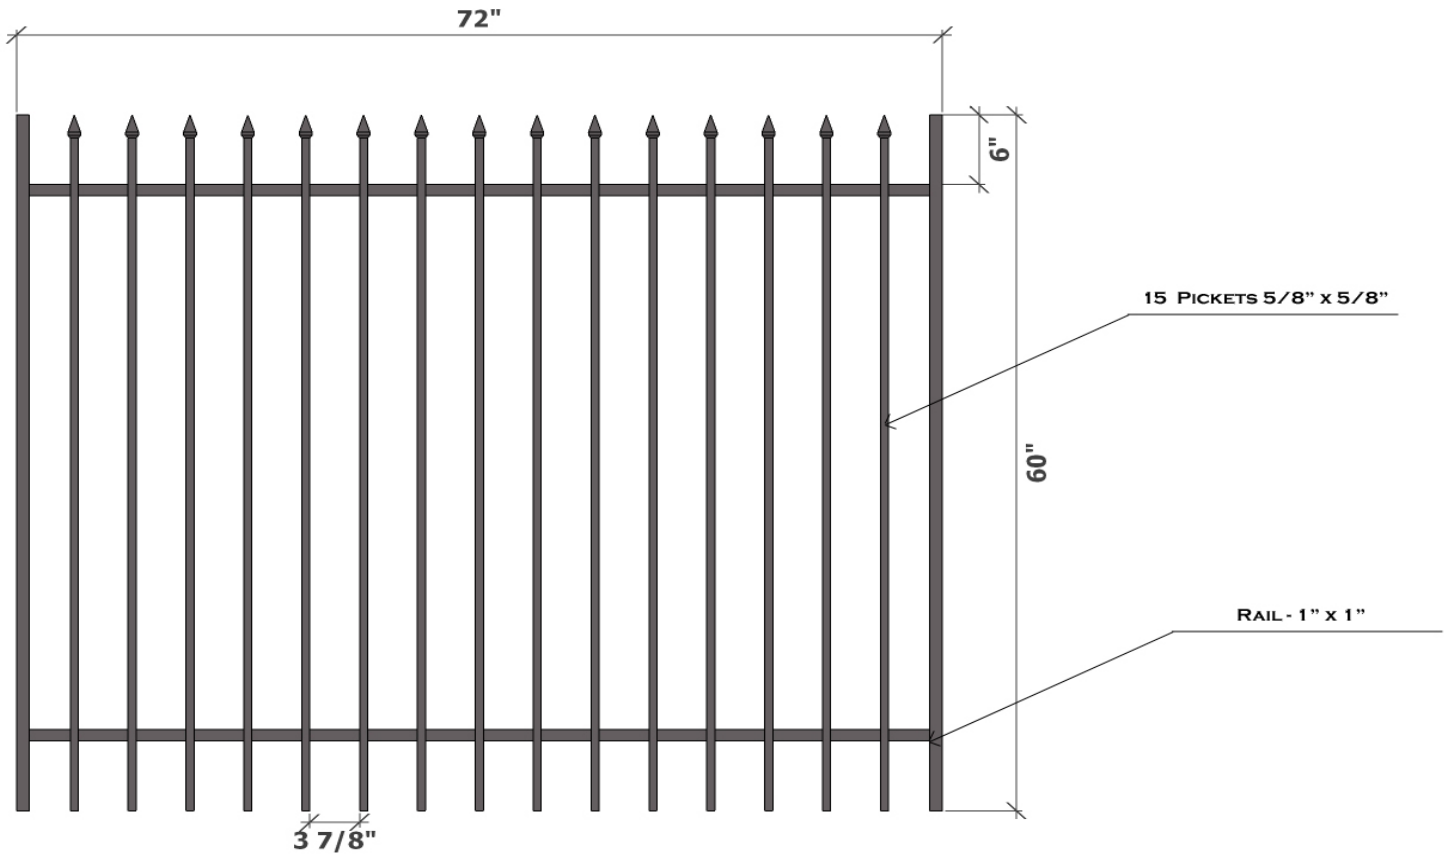

SUMMIT RESIDENTIAL GALVANIZED IRON GATES

HEIGHT : 60"  
 WIDTH : 72"  
 WEIGHT : 45.37 LBS  
 FINISH : PRE-GALVANIZED+POWDER COATED BLACK  
 ITEM# : KISUM60R72  
 DETAILS : 5/8" X 5/8" SQ PICKETS, 1" X 1" SQ RAIL, 3 7/8" SPACING  
 BETWEEN PICKETS

*Proudly Distributed By:*

Drawn By: Sharp, W	Description: Summit Residential Galvanized Iron Gates		
Checked By: Wingo, C			
Date: September 23, 2011			
Customer: Kodiak Iron	DWG. No: 1 of 1	SERIES: Summit	
APPLICATION: Residential			