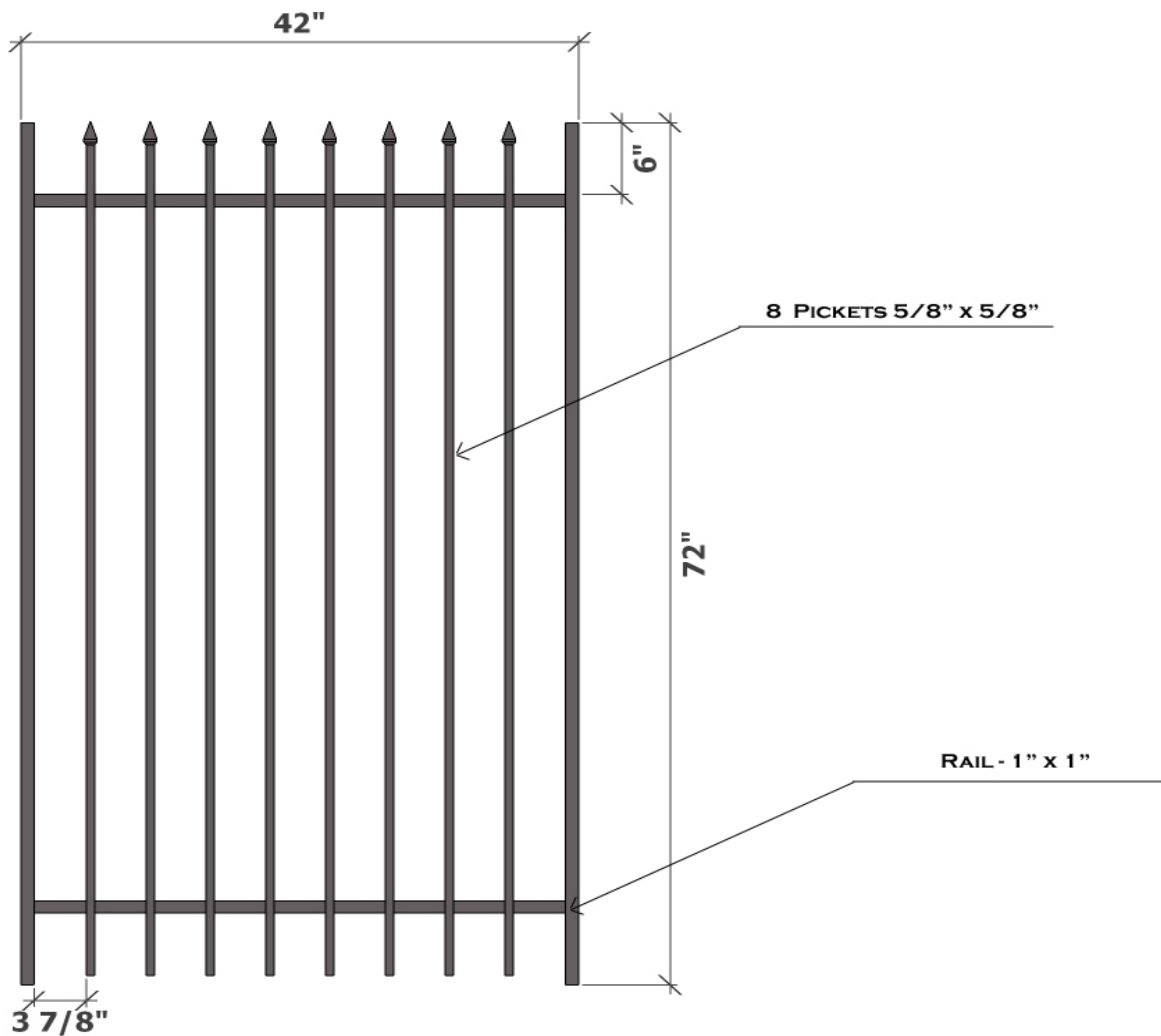

SUMMIT RESIDENTIAL GALVANIZED IRON GATES

HEIGHT : 72"
 WIDTH : 42"
 WEIGHT : 32.82 LBS
 FINISH : PRE-GALVANIZED+POWDER COATED BLACK
 ITEM# : KISUM72R42
 DETAILS : 5/8" x 5/8" SQ PICKETS, 1" x 1" SQ RAIL, 3 7/8" SPACING BETWEEN PICKETS

Proudly Distributed By:

Drawn By: Sharp, W	Description:		
Checked By: Wingo, C	Summit Residential Galvanized Iron Gates		
Date: September 23, 2011			
Customer: Kodiak Iron	DWG. No: 1 of 1	SERIES: Summit	
APPLICATION: Residential			