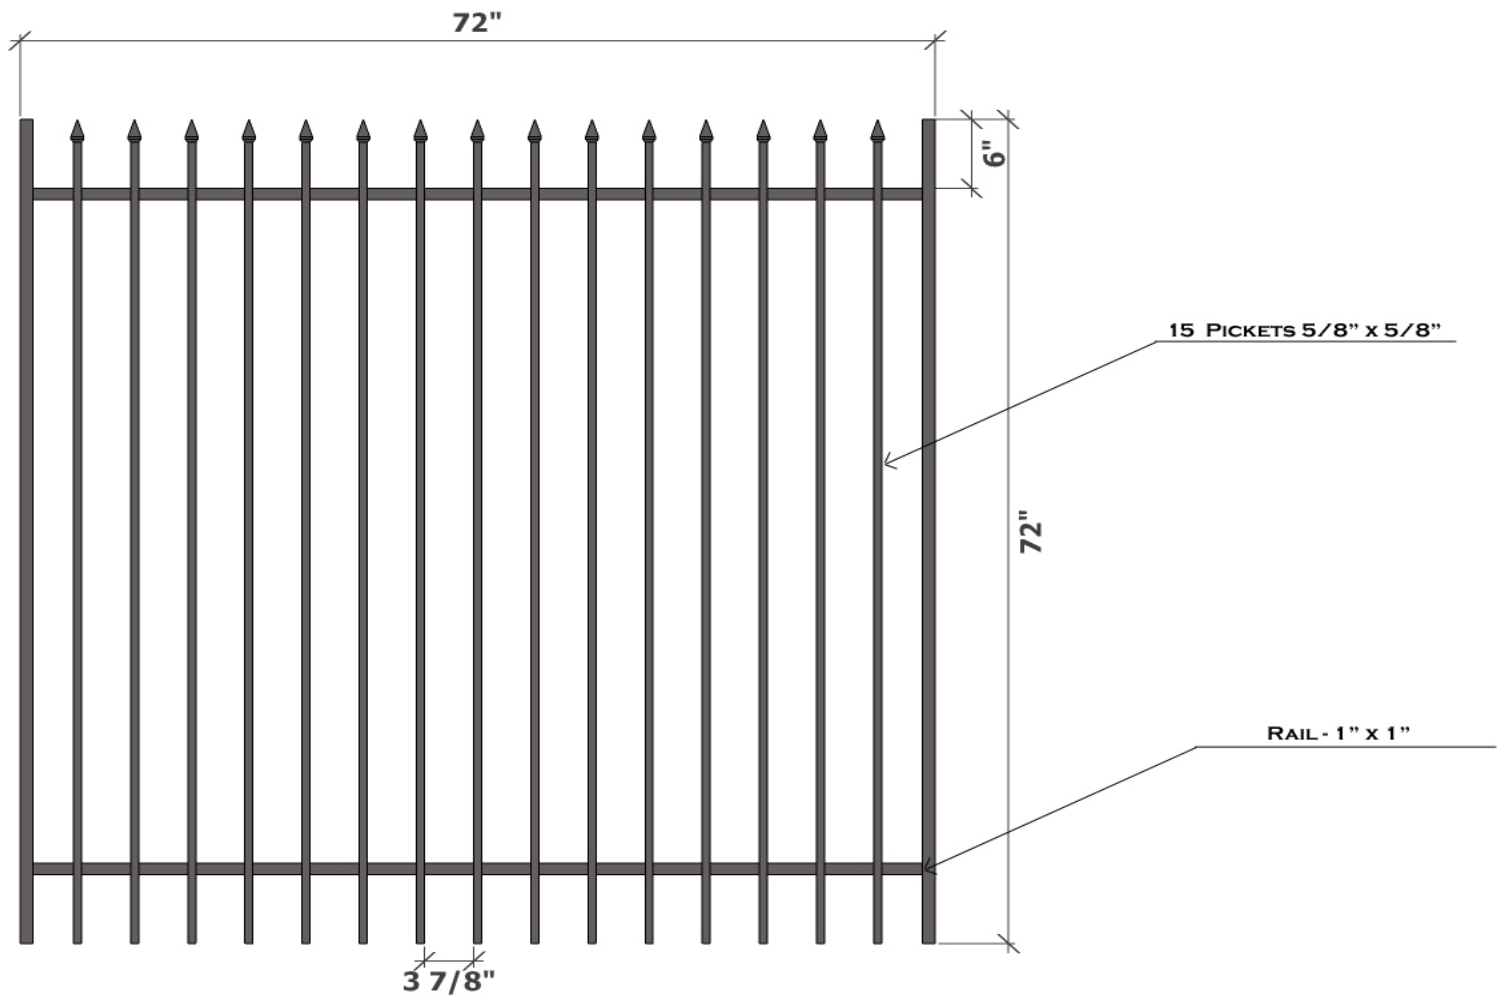

SUMMIT RESIDENTIAL GALVANIZED IRON GATES

HEIGHT : 72"
 WIDTH : 72"
 WEIGHT : 52.64 LBS
 FINISH : PRE-GALVANIZED+POWDER COATED BLACK
 ITEM# : KISUM72R72
 DETAILS : 5/8" x 5/8" SQ PICKETS, 1" x 1" SQ RAIL, 3 7/8" SPACING BETWEEN PICKETS

Proudly Distributed By:

Drawn By: Sharp, W	Description: Summit Residential Galvanized Iron Gates		
Checked By: Wingo, C			
Date: September 23, 2011			
Customer: Kodiak Iron	DWG. No: 1 of 1	SERIES: Summit	
APPLICATION: Residential			