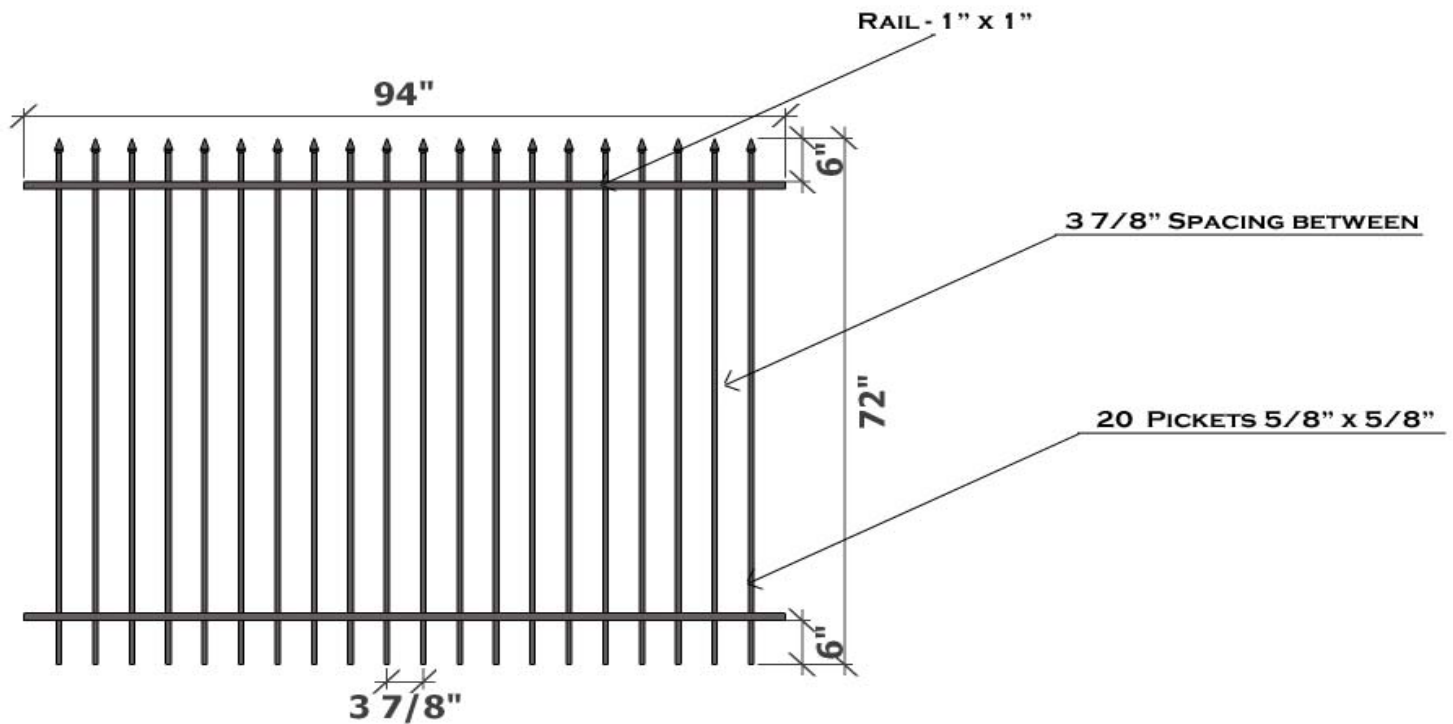

SUMMIT RESIDENTIAL GALVANIZED IRON FENCE PANEL
 HEIGHT : 72"
 WIDTH : 94"
 WEIGHT : 56.39 LBS
 FINISH : PRE-GALVANIZED+POWDER COATED BLACK
 ITEM# : KISUM72R8
 DETAILS : 5/8" X 5/8" SQ PICKETS, 1" X 1" SQ RAIL, 3 7/8" SPACING BETWEEN PICKETS

Proudly Distributed By:

Drawn By: Sharp, W	Description:		
Checked By: Wingo, C	Summit Residential Galvanized Iron Fence Panel		
Date: September 23, 2011			
Customer: Kodiak Iron	DWG. No: 1 of 1	SERIES: Summit	
	APPLICATION: Residential		